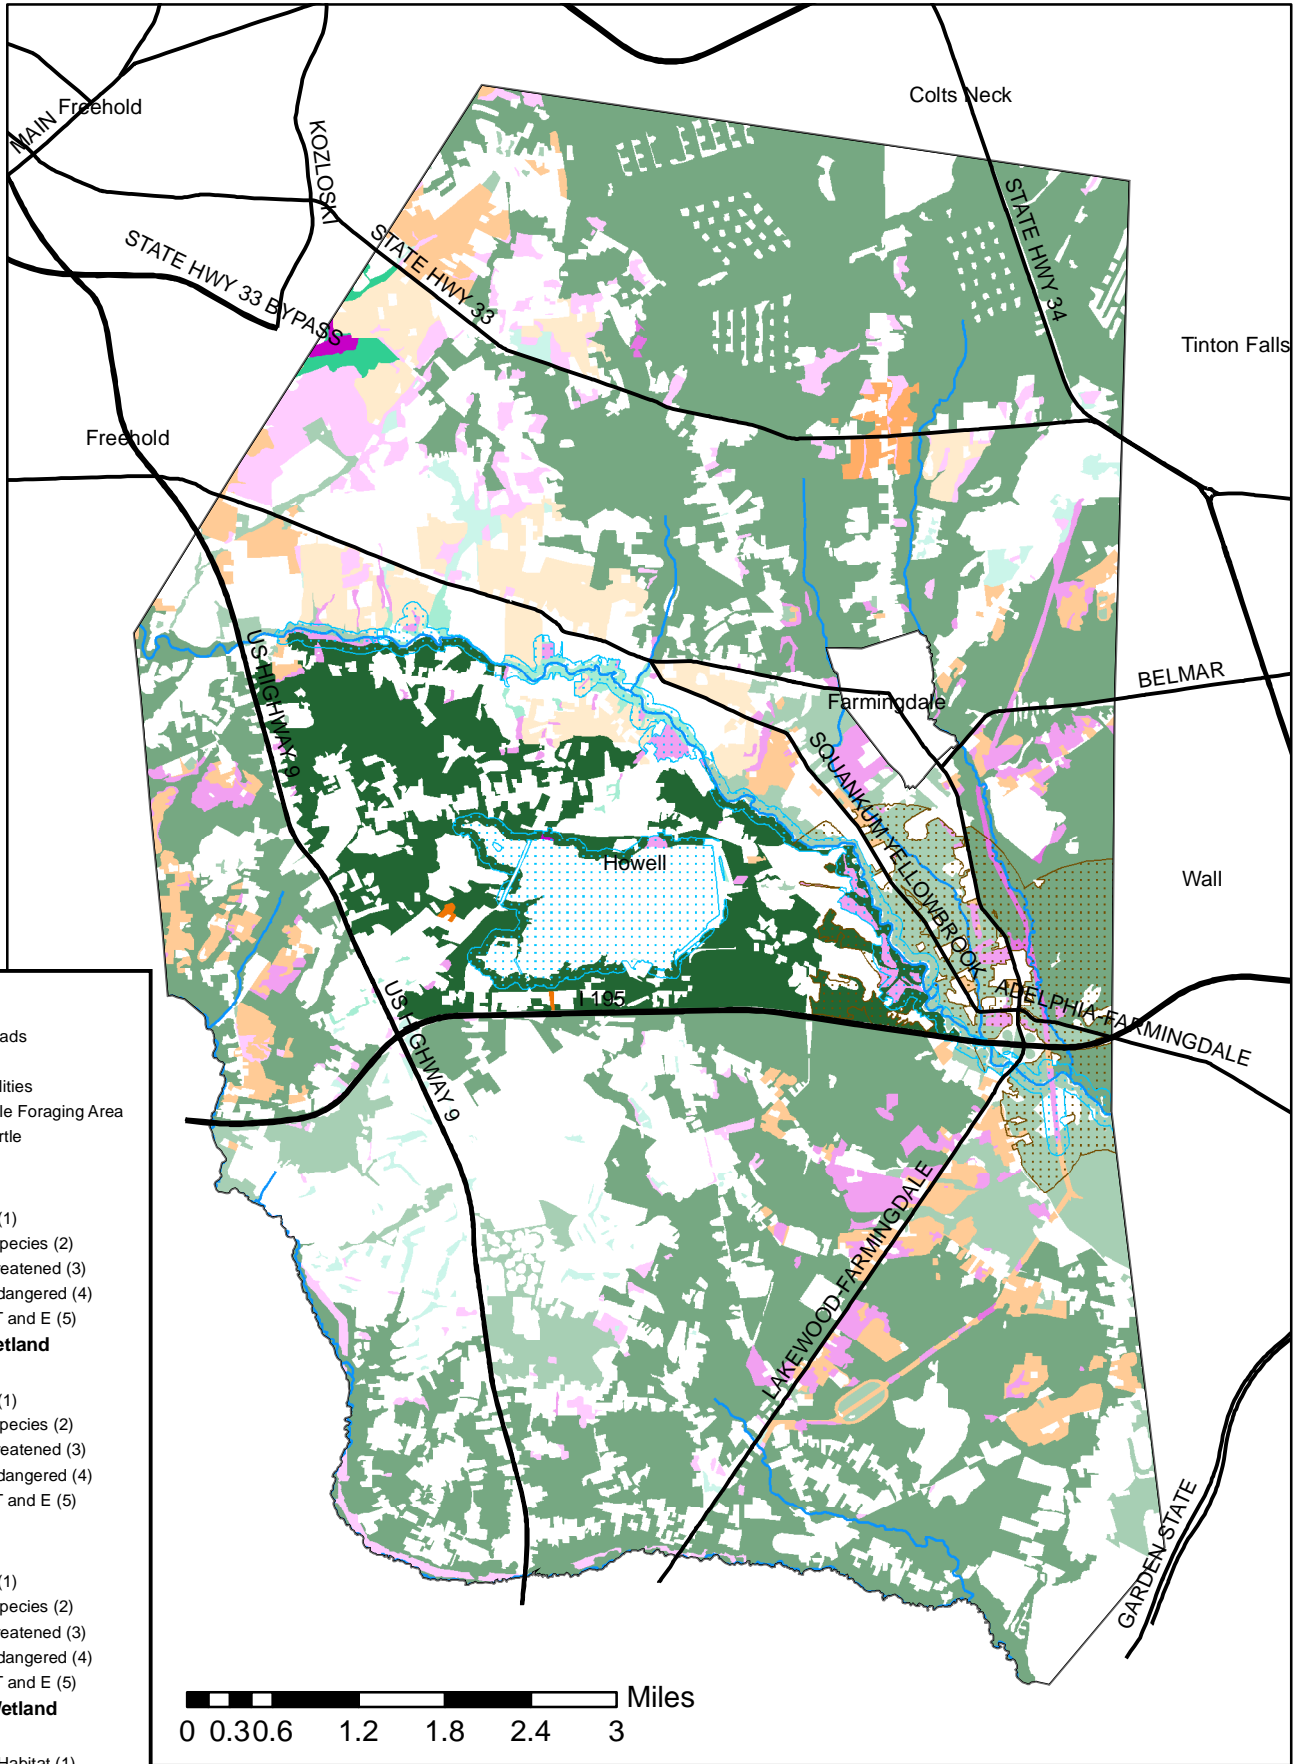

Howell Township Landscape Project

Legend

- Major Roads
- river
- ▭ Municipalities
- ▨ Bald Eagle Foraging Area
- ▨ Wood Turtle

Grassland RANK

- Suitable (1)
- Priority Species (2)
- State Threatened (3)
- State Endangered (4)
- Federal T and E (5)

Forested Wetland RANK

- Suitable (1)
- Priority Species (2)
- State Threatened (3)
- State Endangered (4)
- Federal T and E (5)

Forest RANK

- Suitable (1)
- Priority Species (2)
- State Threatened (3)
- State Endangered (4)
- Federal T and E (5)

Emergent Wetland RANK

- Suitable Habitat (1)
- Priority Species (2)
- State Threatened (3)
- State Endangered (4)
- Federal T and E (5)

This map was developed using New Jersey Department of Environmental Protection Geographic Information System digital data, but this secondary product has not been verified by NJDEP and is not state-authorized.

This map was developed using Monmouth County GIS digital data, but this secondary product has not been verified by Monmouth County and is not County-authorized.

Map created by Alison Hayes